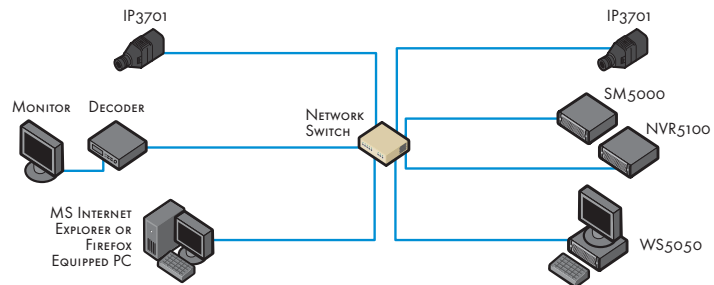

[PELCO.COM](http://pelco.com)

THIRD PARTY COMPATIBILITY

IP3701 SERIES SUPPORTS APPLICATION PROGRAMMING INTERFACE (API) FOR CUSTOMIZED SOFTWARE SOLUTIONS, GIVING USERS THE FLEXIBILITY TO USE THIRD-PARTY PRODUCTS. IP3701 IS FULLY COMPATIBLE WITH MILESTONE, THE LEADING GLOBAL PROVIDER OF OPEN PLATFORM IP VIDEO SURVEILLANCE MANAGEMENT SOFTWARE.

WEB BROWSER

CONNECT THE IP3701 SERIES THROUGH A NETWORK SWITCH AND VIEW VIDEO THROUGH ANY MS INTERNET EXPLORER OR FIREFOX EQUIPPED PC. SIMPLY ENTER THE USER DEFINABLE IP ADDRESS OF THE IP3701 CAMERA SYSTEM INTO THE WEB BROWSER, UTILIZE THE MULTILEVEL PASSWORD PROTECTION, AND MANAGE VIDEO FROM ANYWHERE IN THE WORLD.

ENDURA

WHEN CONNECTED TO AN ENDURA NETWORK-BASED VIDEO SECURITY SYSTEM, THE IP3701 SERIES HAS ACCESS TO PELCO EXCLUSIVE ENDURASTOR™ AND ENDURAVIEW™ FOR OPTIMIZED IMAGE QUALITY AND BANDWIDTH EFFICIENCY. ENDURASTOR DRAMATICALLY EXTENDS THE RECORDING DURATION AT LOWER FRAME RATES, AND ENDURAVIEW CONSISTENTLY MONITORS AND AUTOMATICALLY ADJUST THE SYSTEM FOR THE BEST PICTURE POSSIBLE.

IP3701 FEATURES

- PoE AND 24 VAC POWER INPUT
- OPEN ARCHITECTURE
- MULTILEVEL PASSWORD PROTECTION
- UP TO 4CIF 704X480 RESOLUTION
- EXTENDED DYNAMIC RANGE
- THREE SIMULTANEOUS VIDEO STREAMS
 - DUAL MPEG-4 (30 FPS)
 - MJPEG