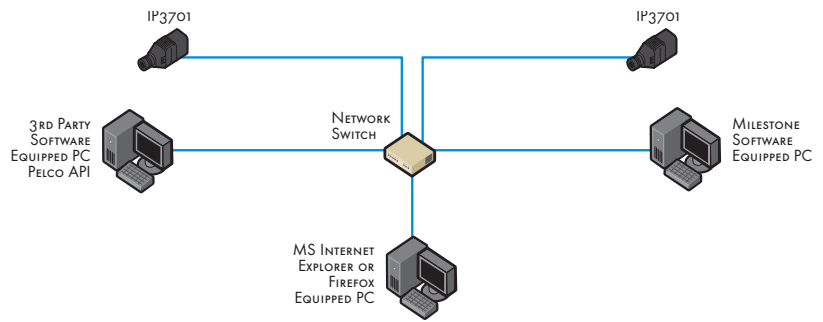

IP3701 Series Color Network Cameras are here, and the possibilities are wide open.

VIEW IMAGES ON THE
GO WITH YOUR PDA.

ENDURA ENABLED

PROTECTING PEOPLE AND PROPERTY IN A MILLION LOCATIONS WORLDWIDE
TO CONTACT A PELCO SALES REPRESENTATIVE, CALL (800)289-9100 OR (559)292-1981
WORLDWIDE HEADQUARTERS 3500 PELCO WAY, CLOVIS, CALIFORNIA USA 93612

[PELCO.COM](http://pelco.com)

THIRD PARTY COMPATIBILITY

IP3701 SERIES SUPPORTS APPLICATION PROGRAMMING INTERFACE (API) FOR CUSTOMIZED SOFTWARE SOLUTIONS, GIVING USERS THE FLEXIBILITY TO USE THIRD-PARTY PRODUCTS. IP3701 IS FULLY COMPATIBLE WITH MILESTONE, THE LEADING GLOBAL PROVIDER OF OPEN PLATFORM IP VIDEO SURVEILLANCE MANAGEMENT SOFTWARE.

ENDURA

WHEN CONNECTED TO AN ENDURA NETWORK-BASED VIDEO SECURITY SYSTEM, THE IP3701 SERIES HAS ACCESS TO PELCO EXCLUSIVE ENDURASTOR™ AND ENDURAVIEW™ FOR OPTIMIZED IMAGE QUALITY AND BANDWIDTH EFFICIENCY. ENDURASTOR DRAMATICALLY EXTENDS THE RECORDING DURATION AT LOWER FRAME RATES, AND ENDURAVIEW CONSISTENTLY MONITORS AND AUTOMATICALLY ADJUST THE SYSTEM FOR THE BEST PICTURE POSSIBLE.

IP3701 FEATURES

- PoE AND 24 VAC POWER INPUT
- OPEN ARCHITECTURE
- MULTILEVEL PASSWORD PROTECTION
- UP TO 4CIF 704X480 RESOLUTION
- EXTENDED DYNAMIC RANGE
- THREE SIMULTANEOUS VIDEO STREAMS
 - DUAL MPEG-4 (30 FPS)
 - MJPEG