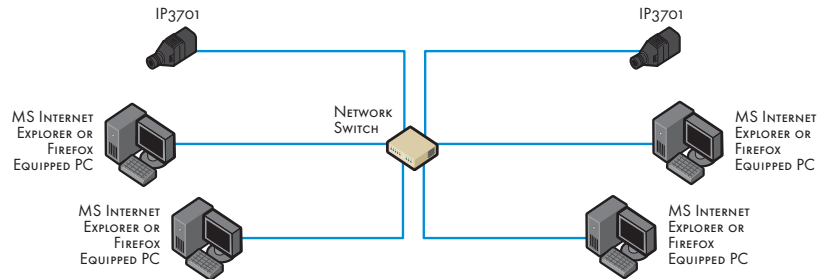

[PELCO.COM](http://pelco.com)

THIRD PARTY COMPATIBILITY

IP3701 SERIES SUPPORTS APPLICATION PROGRAMMING INTERFACE (API) FOR CUSTOMIZED SOFTWARE SOLUTIONS, GIVING USERS THE FLEXIBILITY TO USE THIRD-PARTY PRODUCTS. IP3701 IS FULLY COMPATIBLE WITH MILESTONE, THE LEADING GLOBAL PROVIDER OF OPEN PLATFORM IP VIDEO SURVEILLANCE MANAGEMENT SOFTWARE.

WEB BROWSER

CONNECT THE IP3701 SERIES THROUGH A NETWORK SWITCH AND VIEW VIDEO THROUGH ANY MS INTERNET EXPLORER OR FIREFOX EQUIPPED PC. SIMPLY ENTER THE USER DEFINABLE IP ADDRESS OF THE IP3701 CAMERA SYSTEM INTO THE WEB BROWSER, UTILIZE THE MULTILEVEL PASSWORD PROTECTION, AND MANAGE VIDEO FROM ANYWHERE IN THE WORLD.

ENDURA

WHEN CONNECTED TO AN ENDURA NETWORK-BASED VIDEO SECURITY SYSTEM, THE IP3701 SERIES HAS ACCESS TO PELCO EXCLUSIVE ENDURASTOR™ AND ENDURAVIEW™ FOR OPTIMIZED IMAGE QUALITY AND BANDWIDTH EFFICIENCY. ENDURASTOR DRAMATICALLY EXTENDS THE RECORDING DURATION AT LOWER FRAME RATES, AND ENDURAVIEW CONSISTENTLY MONITORS AND AUTOMATICALLY ADJUST THE SYSTEM FOR THE BEST PICTURE POSSIBLE.

IP3701 FEATURES

- PoE AND 24 VAC POWER INPUT
- OPEN ARCHITECTURE
- MULTILEVEL PASSWORD PROTECTION
- UP TO 4CIF 704X480 RESOLUTION
- EXTENDED DYNAMIC RANGE
- THREE SIMULTANEOUS VIDEO STREAMS
 - DUAL MPEG-4 (30 FPS)
 - MJPEG