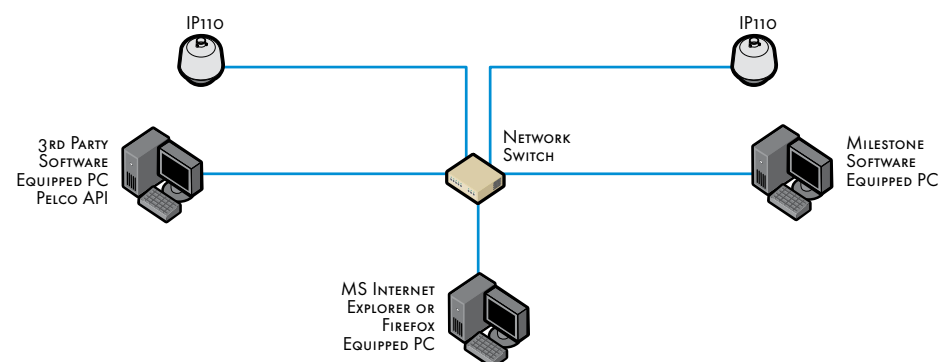

Third Party Compatibility

The IP110 Series Camclosure supports Application Programming Interface (API) for customized software solutions, giving users the flexibility to use third-party products. For example, Camclosure IP Network Camera Systems are fully compatible with Milestone, the leading global provider of open platform IP video surveillance management software.