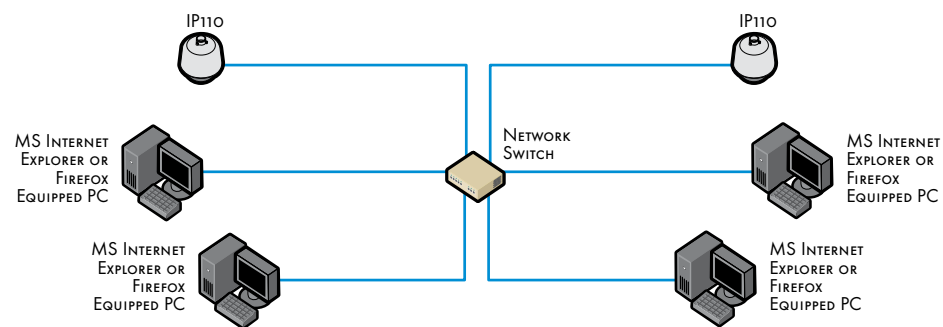

Built upon an open architecture with a built-in web-server, Camclosure IP systems can be viewed and controlled with a standard web browser, as part of Pelco enterprise class Endura system, or through third-party software. Camclosure IP features triple-stream capability, allowing users to record, manage, configure and view three video streams simultaneously for predictable bandwidth control. Dual MPEG-scaleable (30 IPS) streams along with a scaleable MJPEG stream maximize viewing flexibility.

High Resolution – The affordable, dependable choice for indoor and outdoor application with more manageable lighting conditions requiring sharp detail.

Endura

When connected to an Endura network-based video security system, the IP110 Series Camclosure has access to Pelco exclusive EnduraStor™ and EnduraView™ for optimized image quality and bandwidth efficiency. EnduraStor dramatically extends the recording duration at lower frame rate, and EnduraView constantly monitors and automatically adjust the system for the best picture possible.

Web Browser

Connect the Camclosure IP through a network switch and view video through any MS Internet Explorer or FireFox equipped PC. Simply enter the user definable IP address of the Camclosure IP camera system into the web browser, utilize the multilevel password protection, and manage video from anywhere in the world.