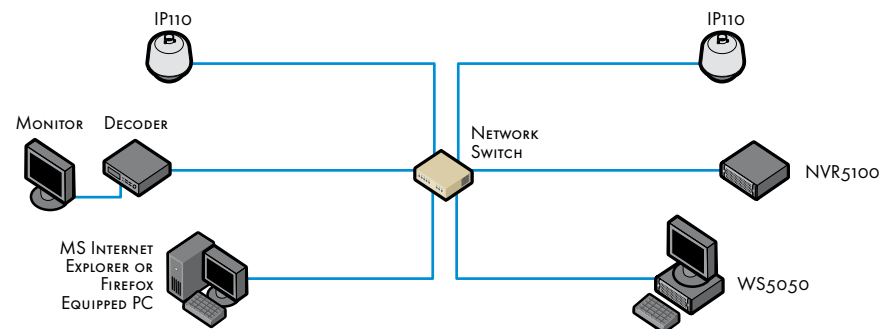

Built upon an open architecture with a built-in web-server, Camclosure IP systems can be viewed and controlled with a standard web browser, as part of Pelco enterprise class Endura system, or through third-party software. Camclosure IP features triple-stream capability, allowing users to record, manage, configure and view three video streams simultaneously for predictable bandwidth control. Dual MPEG-scaleable (30 IPS) streams along with a scaleable MJPEG stream maximize viewing flexibility.

Day/Night High Resolution – Capture crystal-clear images, whether the scene is lit by bright sunlight or dim moonlight. These systems are the definitive choice for around-the-clock security.

Wide Dynamic Range (WDR) – WDR systems digitize light at the point of capture, producing clear, discernable images even when extremely light and dark objects appear in the same scene.

High Resolution – The affordable, dependable choice for indoor and outdoor application with more manageable lighting conditions requiring sharp detail.

Endura

When connected to an Endura network-based video security system, the IP110 Series Camclosure has access to Pelco exclusive EnduraStor™ and EnduraView™ for optimized image quality and bandwidth efficiency. EnduraStor dramatically extends the recording duration at lower frame rate, and EnduraView constantly monitors and automatically adjust the system for the best picture possible.